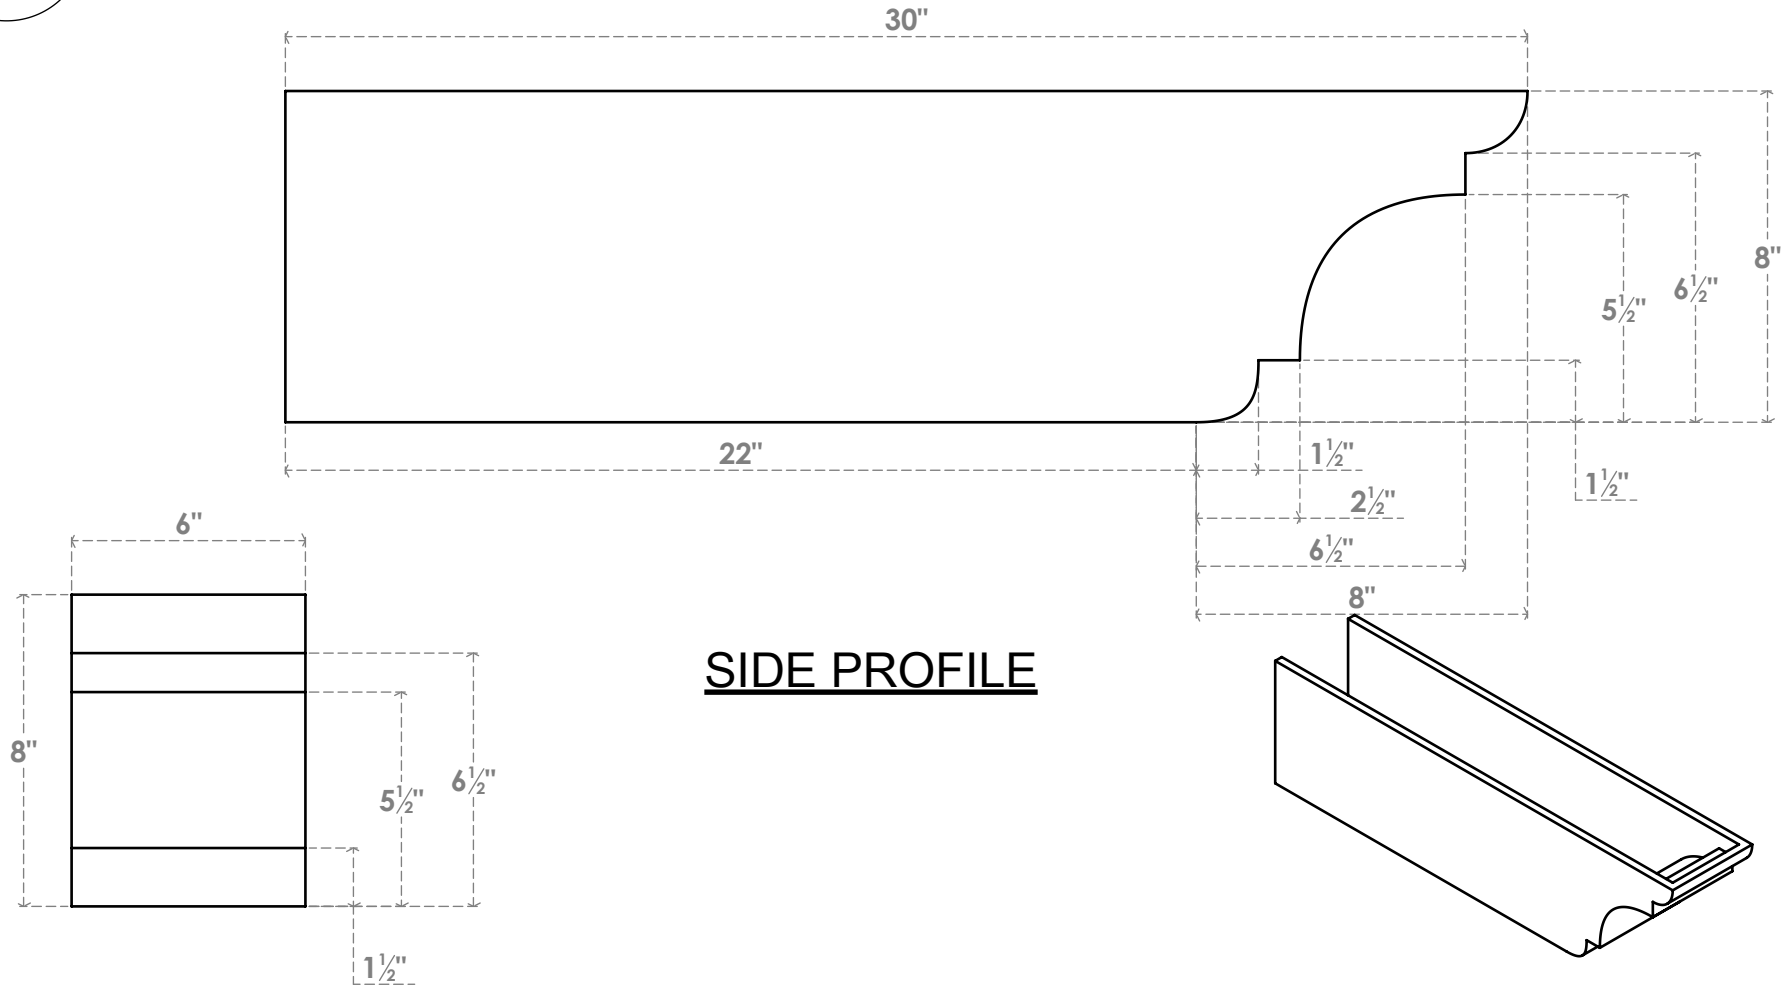

RFTP06X08X30NEB

6"W X 8"H X 30"L NEW BRIGHTON ARCHITECTURAL GRADE PVC RAFTER TAIL

FRONT PROFILE

SIDE PROFILE

ISOMETRIC

EKENA MILLWORK
 2300 WEST MAIN ST.
 CLARKSVILLE, TX 75426
 TOLL FREE: 866-607-0453
 WWW.EKENAMILLWORK.COM